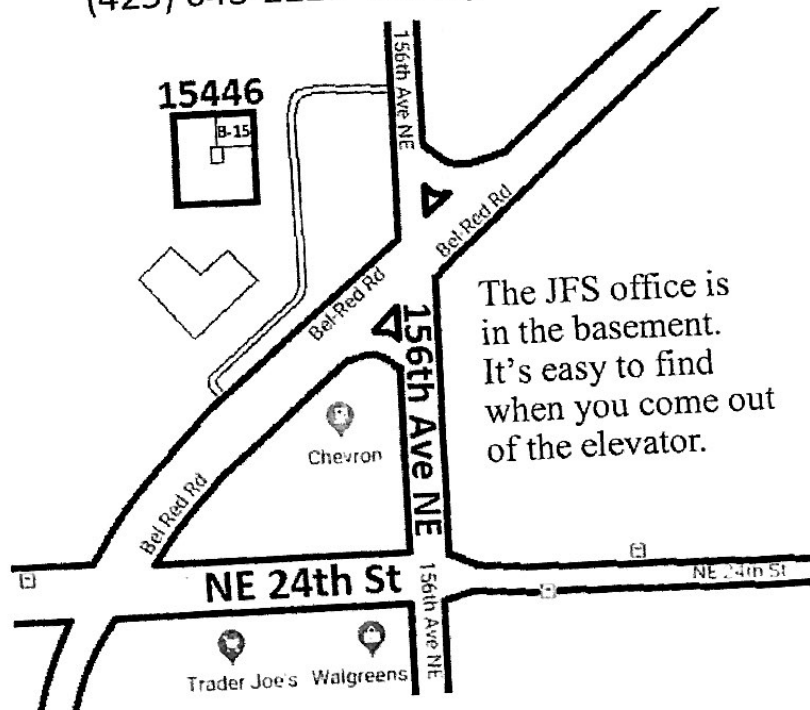

Beginner ESOL	Monday - Thursday	9:00 AM - 11:00 AM
Citizenship	Monday - Thursday	11:00 AM - 1:00 PM
Intermediate ESOL	Monday - Thursday	1:00 PM - 3:00 PM

15446 Bel-Red Rd, Suite B-15, Redmond WA

(425) 643-2221 [www.jfsseattle.org](http://www.jfsseattle.org)